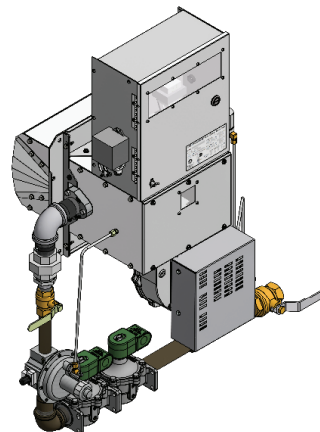

Replacement Parts List

Unipower - VA series Models V1 thru V10

VA Series
Installation and Service Manual - 8471-95
Date Code -

VA Models - V1 thru V10 Baffle Configurations

Straights - V1, V2, V3, V5, V7 and V9

Tees - V4, V6, V8 and V10

V1 - 6" Baffle
1405063

V2 - 12" Baffle
1410073

V3 - 18" Baffle
1415058

V4 - 18" Tee Baffle
1420061

V6 - 18" Tee Baffle w/ 6" on Tee
1430058

V5 - 24" Baffle
1425052

V7 - 30" Baffle
1435052