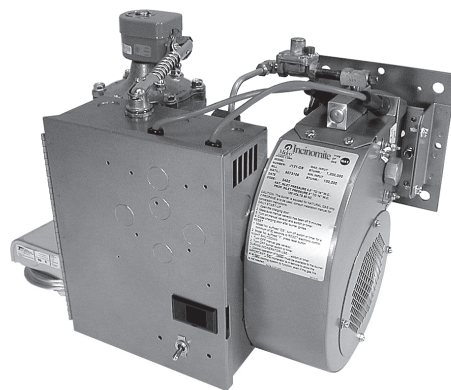

Replacement Parts List Incinomite Model J121-DS

*Installation and Service Manual - 8471 15
Date Code - 5099 or later*

- Features S87D Honeywell Electronic Control.
- First production December 21, 1999 (date code 5099).
- Model J121-DS ignitor assembly features an air adjustment screw to modify gas air ratios or improved pilot light off with air shutters full open.
- Model J121-DS Features S89E Special J121-DS with 120 volt ignition transformer (date coded - 2002)
- October 2021 burner construction can include Fenwal F-35-60 control (8429-04)